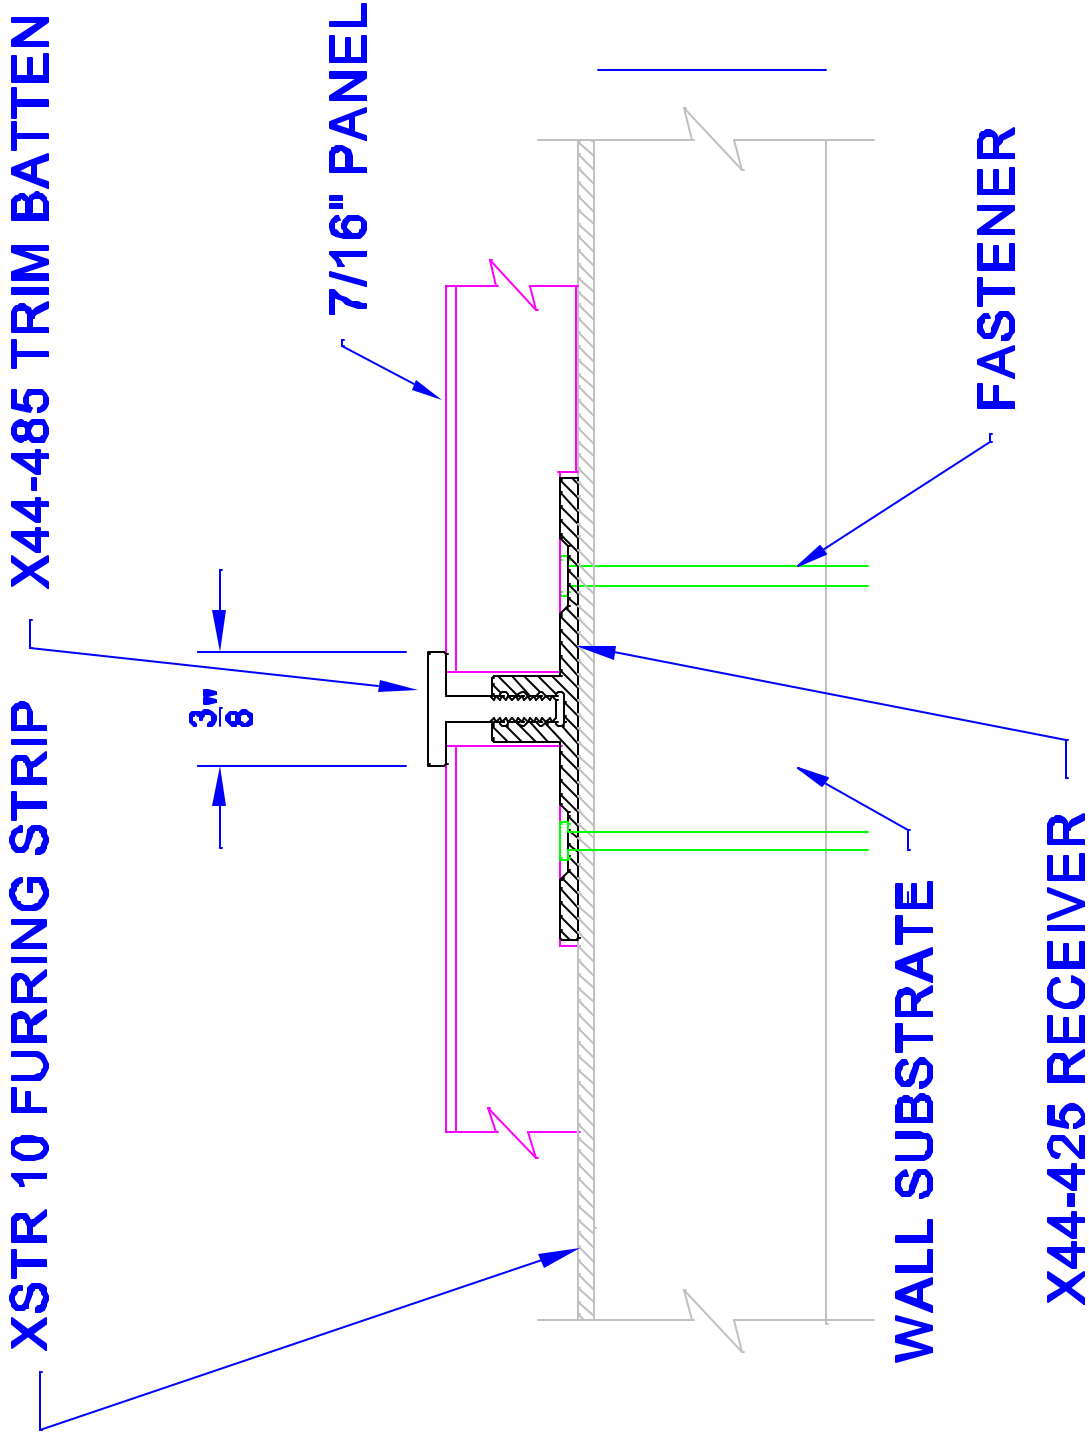

DWG # 209 VBJD

M500 SERIES

VERTICAL BUTT JOINT - 3/8" TRIM BATTEN

F