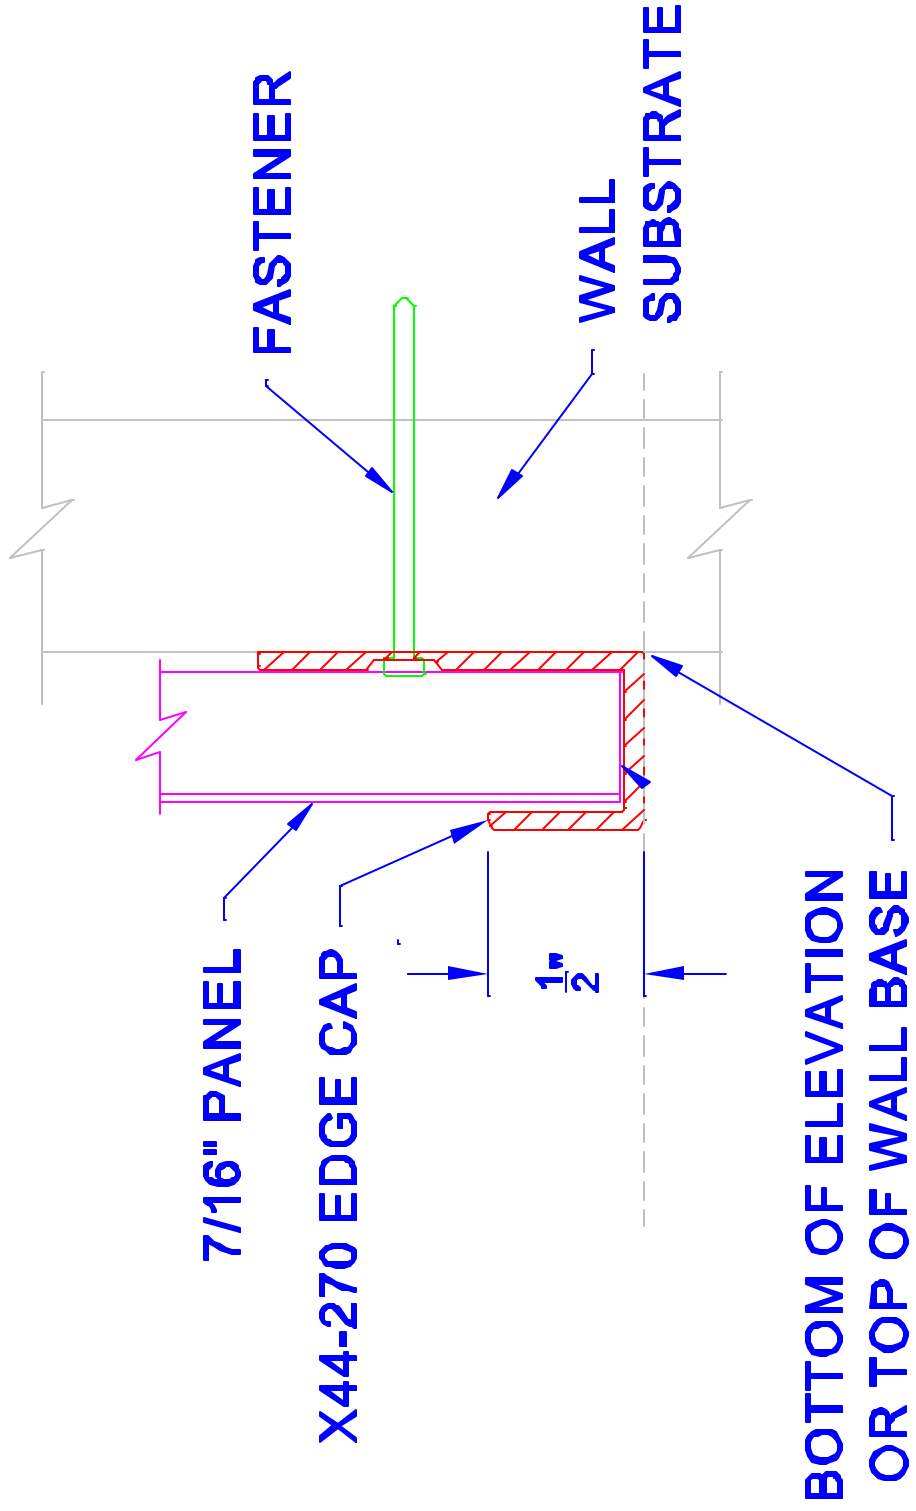

DWG # 203 BED

J500 SERIES

BOTTOM EDGE DETAIL

B