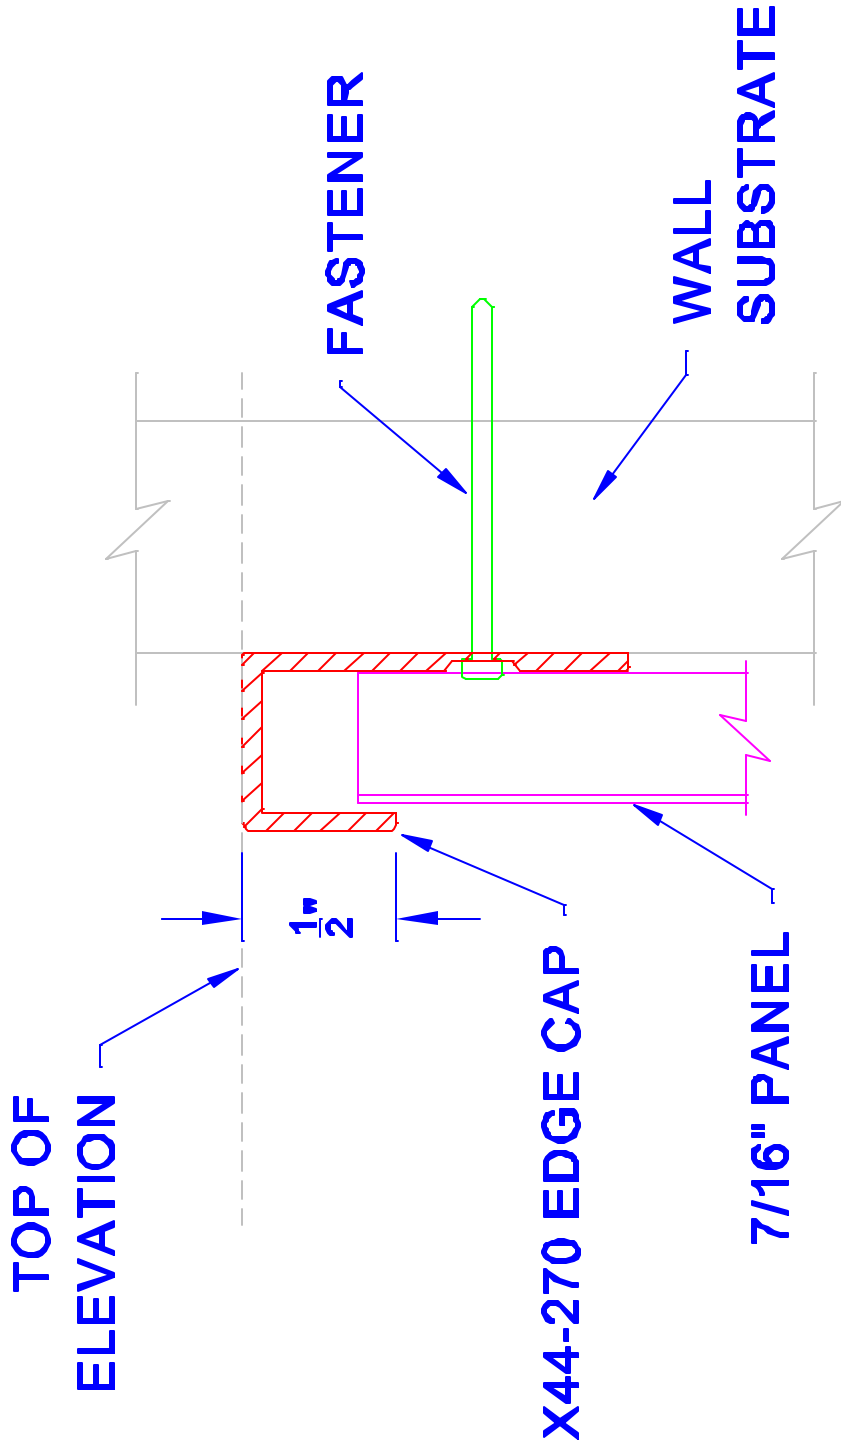

DWG # 202 TED

J500 SERIES

TOP EDGE DETAIL

A