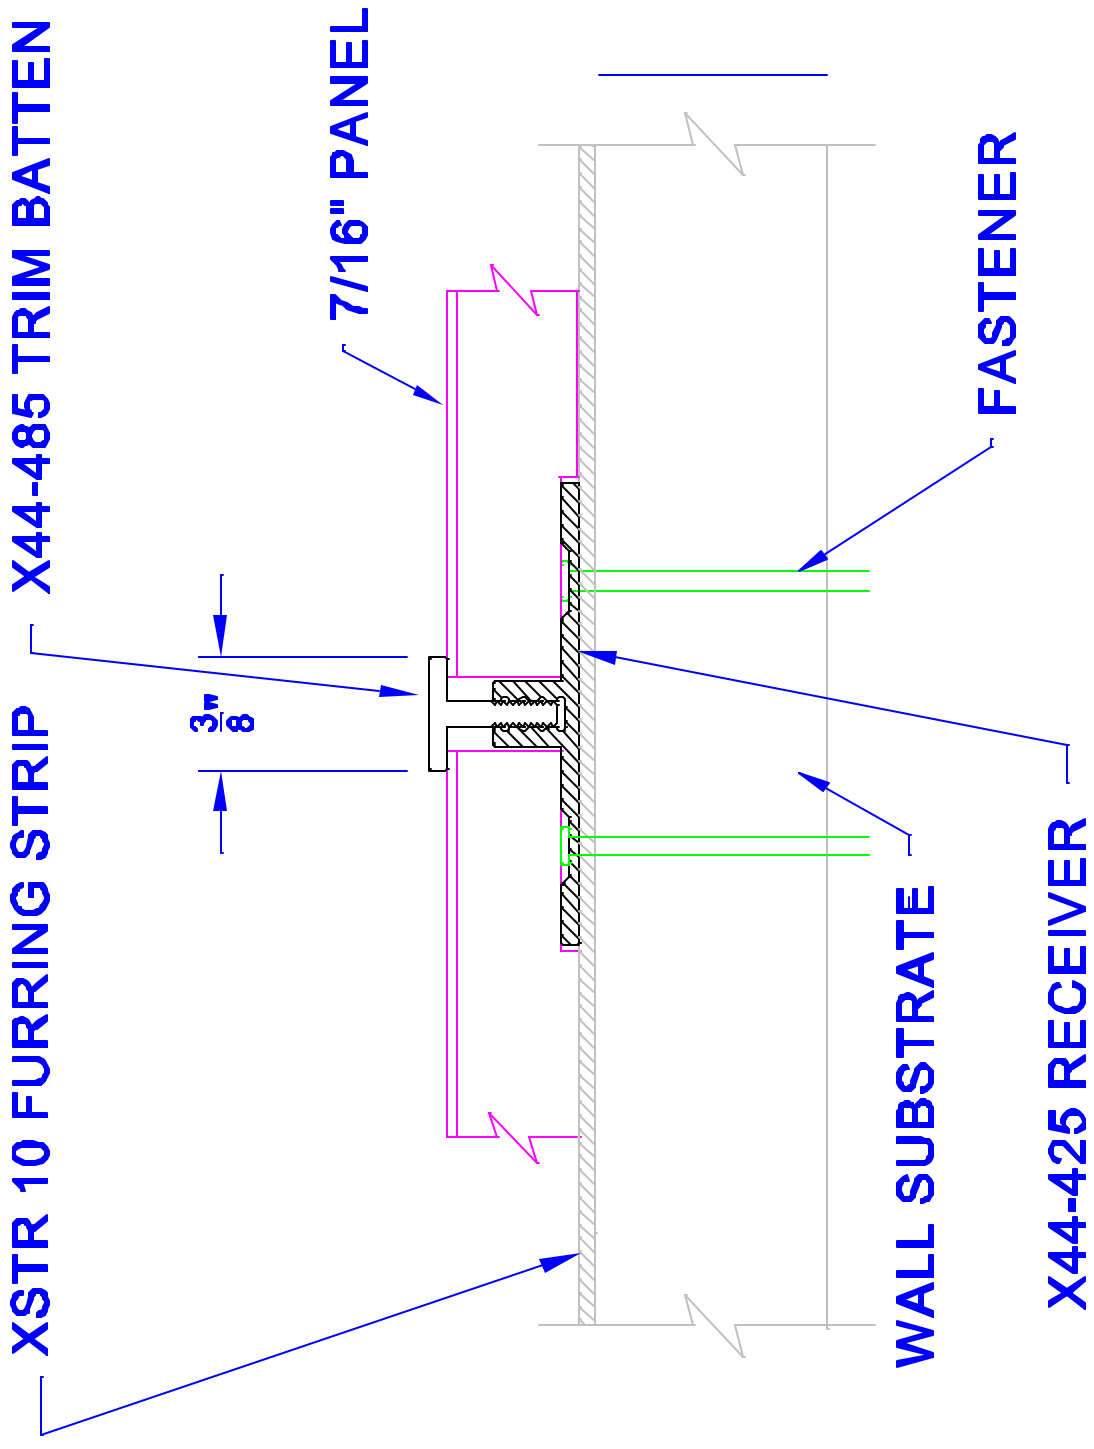

DWG # 112 VBJD

M375 SERIES

VERTICAL BUTT JOINT - 3/8" TRIM BATTEN

F