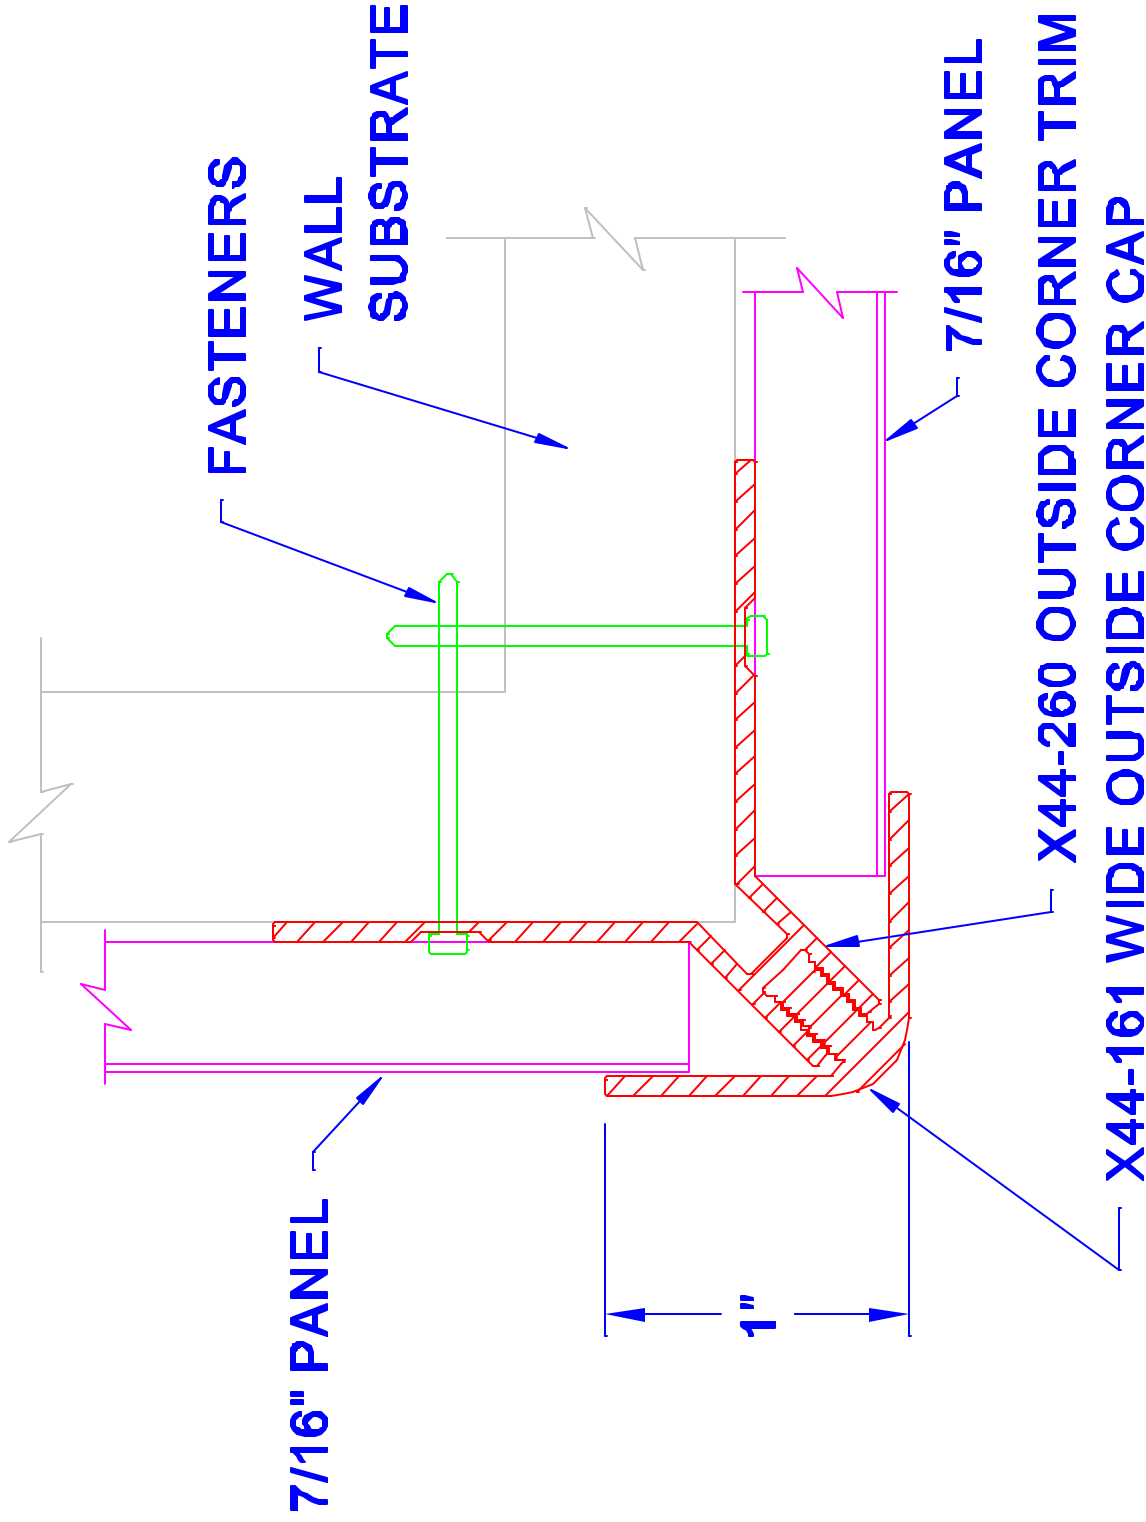

DWG # 107 WOCD

375 SERIES

WIDE O/C DETAIL - OPTION TWO

E